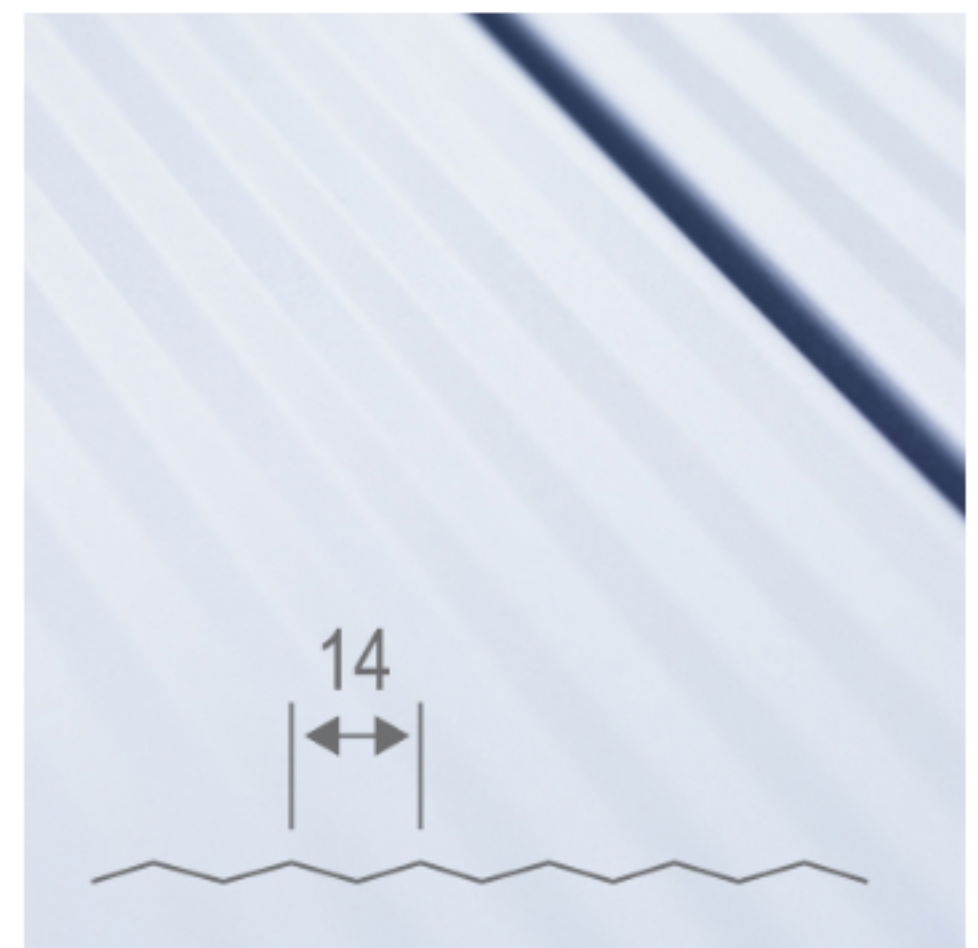

Lined

Streamlined, timeless and robust. The classic surface design.

Surface type

interior | exterior*

Microlined

Fine microlining creates a unique play of light and shadow for elegant façades.

Surface type

exterior

Smooth¹

Smooth surfaces are easy to clean and recommended for use in areas subject to strict hygienic standards.

Surface type

interior* | exterior*

* special coating

¹ undulations within the range of tolerance may be more obvious on smooth surfaces when light conditions (e.g. position of the sun) are not favourable.