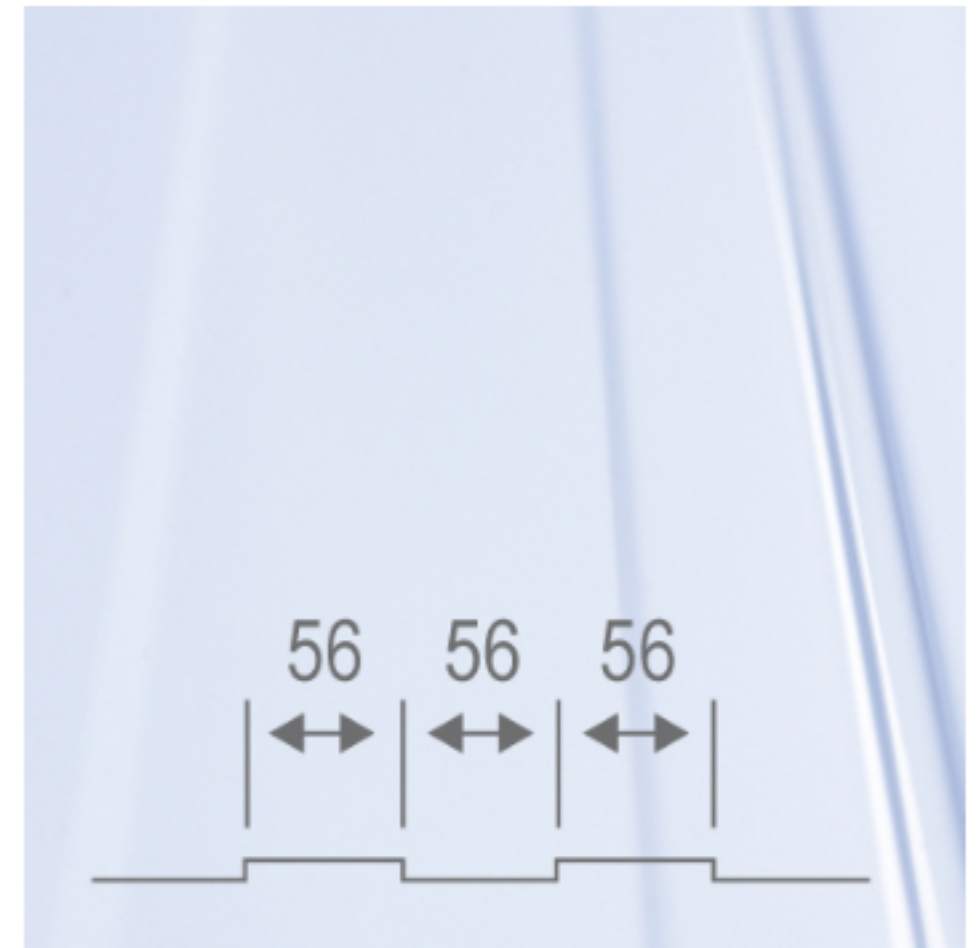

Lined

Streamlined, timeless and robust. The classic surface design.

Surface type

interior | exterior*

Microlined

Fine microlining creates a unique play of light and shadow for elegant façades.

Surface type

exterior

Smooth¹

Smooth surfaces are easy to clean and recommended for use in areas subject to strict hygienic standards.

Surface type

interior* | exterior*

* special coating

¹ undulations within the range of tolerance may be more obvious on smooth surfaces when light conditions (e.g. position of the sun) are not favourable.