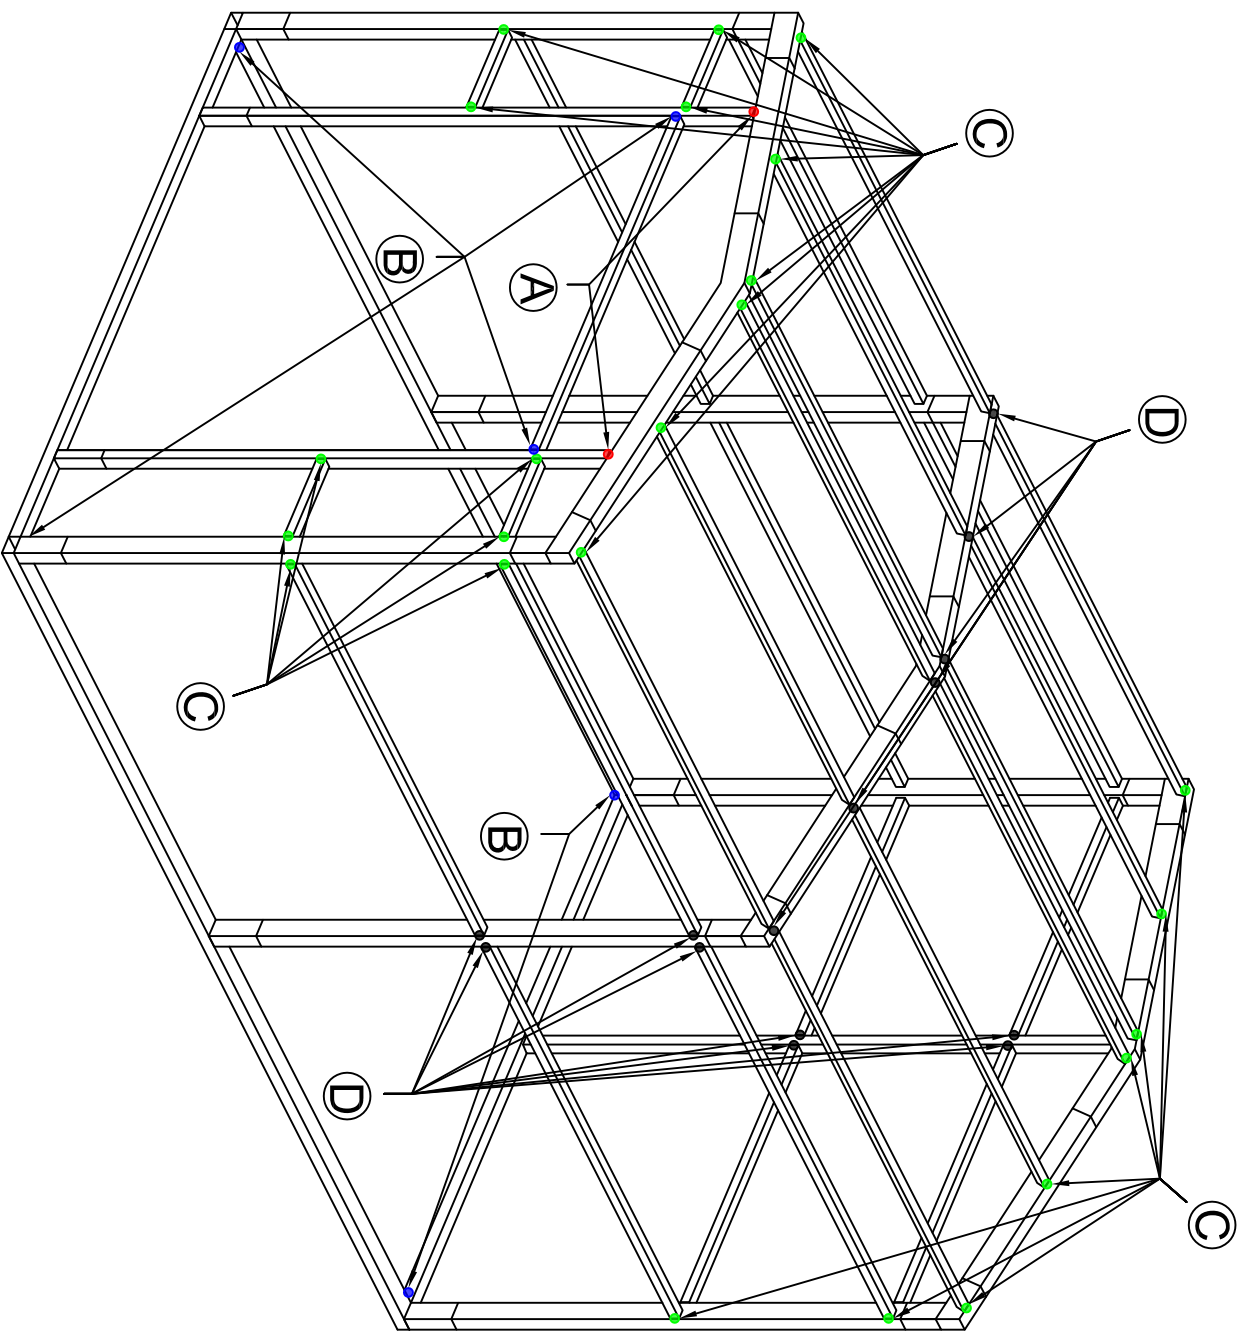

TransAmerican Strukturroc, Inc.

920 Apollo Road, Suite 120
Eagan, MN 55121
Phone: 952-884-7694
Fax: 651-403-6766
Web: www.strukturroc.com

Drawing: Gable Shed 8 X 12
Detailed By: Phil Ales

Building Framing
Date: 3/08/2018

TransAmerican Strukturoc, Inc.

920 Apollo Road, Suite 120
Eagan, MN 55121
Phone: 952-884-7694
Fax: 651-403-6766
Web: www.strukturoc.com

-  **A** Flat Bracket
-  **B** Angle Bracket
-  **C** End Bracket
-  **D** Roof /
Intersection
Bracket

Drawing: Gable Shed 8 X 12
Detailed By: Phil Ales

Building Bracket Locations
Date: 3/13/2018

TransAmerican Struktturoc, Inc.

920 Apollo Road, Suite 120
Eagan, MN 55121
Phone: 952-884-7694
Fax: 651-403-6766
Web: www.struktturoc.com

☐ **ⓑ** Angle Bracket

Drawing: Gable Shed 8 X 12
Detailed By: Phil Ales

Floor Bracket Locations
Date: 3/14/2018

TransAmerican Strukturoc, Inc.

920 Apollo Road, Suite 120
Eagan, MN 55121
Phone: 952-884-7694
Fax: 651-403-6766
Web: www.strukturoc.com