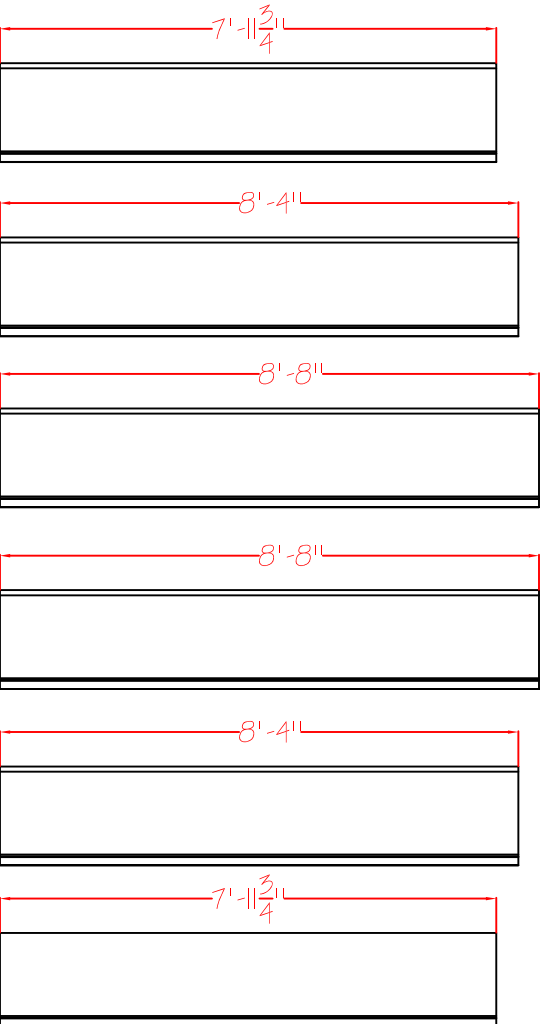

TransAmerican Strukturroc, Inc.

920 Apollo Road, Suite 120
Eagan, MN 55121
Phone: 952-884-7694
Fax: 651-403-6766
Web: www.strukturroc.com

Drawing: Gable Shed 8 X 12
Detailed By: Phil Ales

Page: Wall 3 Framing and Panels
Date: 3/14/2018