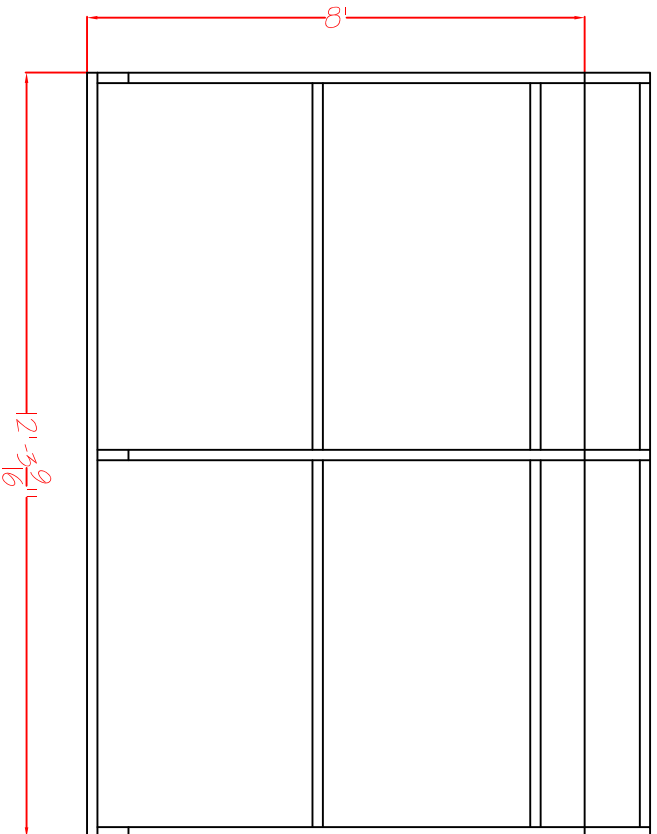

Drawing: Gable Shed 8 X 12
Detailed By: Phil Ales

Page: Wall 2 Framing and Panels
Date: 3/14/2018

TransAmerican Strukturroc, Inc.

920 Apollo Road, Suite 120
Eagan, MN 55121
Phone: 952-884-7694
Fax: 651-403-6766
Web: www.strukturroc.com

Drawing: Gable Shed 8 X 12
Detailed By: Phil Ales

Page: Wall 3 Framing and Panels
Date: 3/14/2018

TransAmerican Strukturroc, Inc.

920 Apollo Road, Suite 120
Eagan, MN 55121
Phone: 952-884-7694
Fax: 651-403-6766
Web: www.strukturroc.com

Drawing: Gable Shed 8 X 12
Detailed By: Phil Ales

Page: Wall 4 Framing and Panels
Date: 3/14/2018