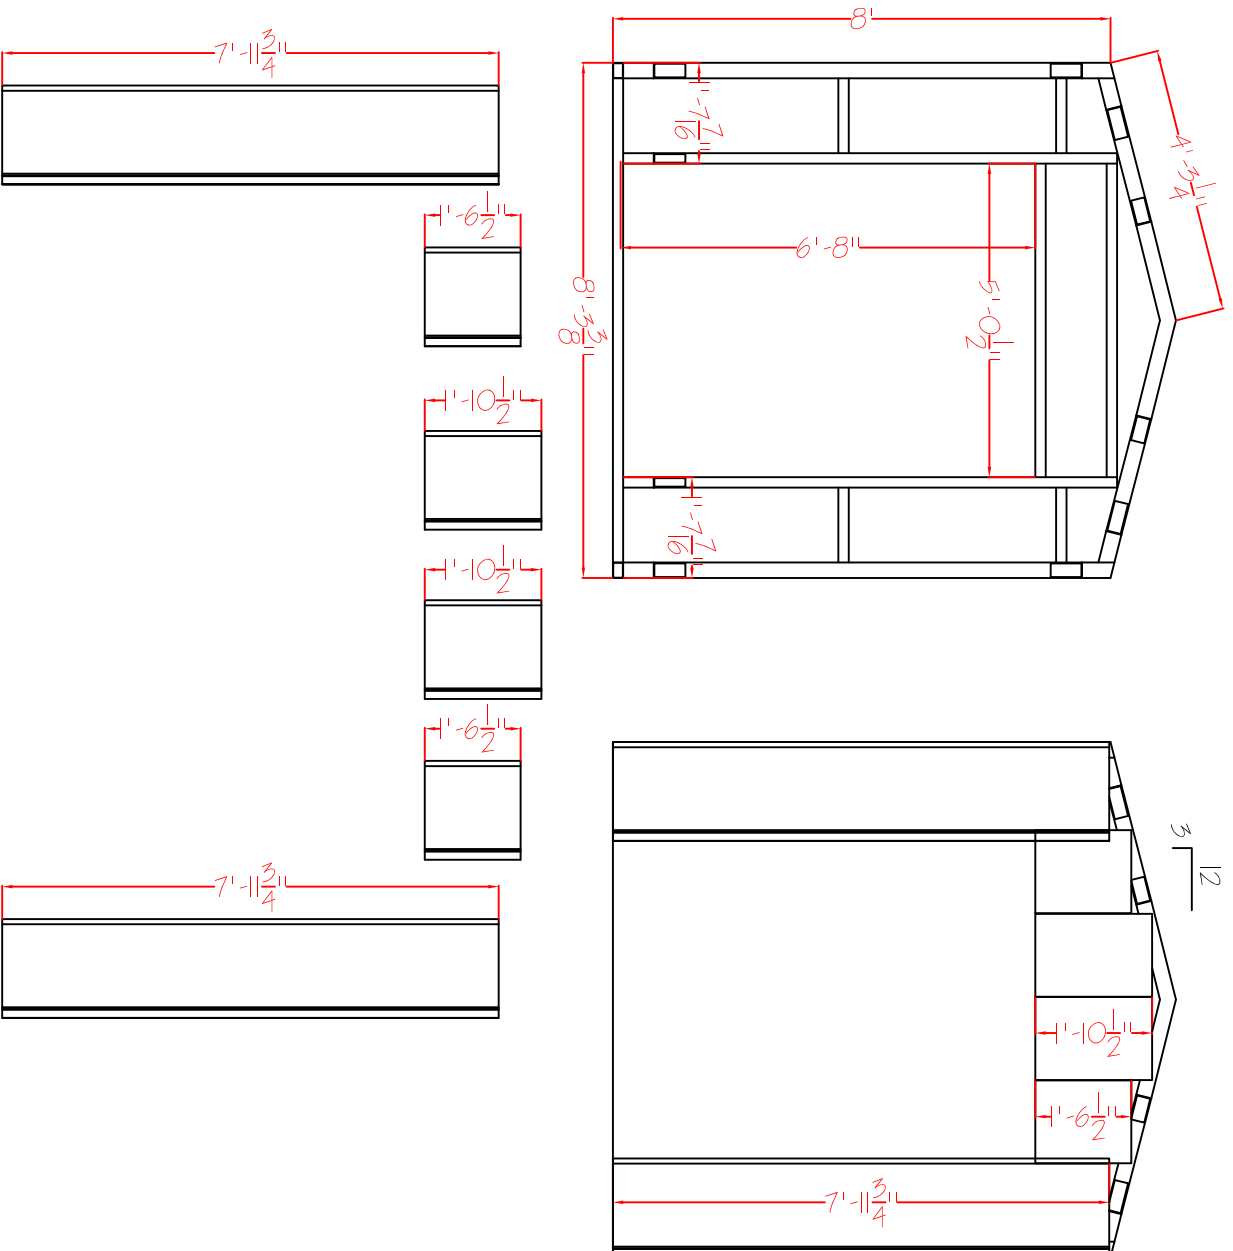

☐ **ⓑ** Angle Bracket

Drawing: Gable Shed 8 X 12
Detailed By: Phil Ales

Floor Bracket Locations
Date: 3/14/2018

TransAmerican Strukturoc, Inc.

920 Apollo Road, Suite 120
Eagan, MN 55121
Phone: 952-884-7694
Fax: 651-403-6766
Web: www.strukturoc.com

Drawing: Gable Shed 8 X 12
Detailed By: Phil Ales

Page: Wall Framing and Panels
Date: 3/14/2018

TransAmerican Strukturroc, Inc.

920 Apollo Road, Suite 120
Eagan, MN 55121
Phone: 952-884-7694
Fax: 651-403-6766
Web: www.strukturroc.com

Drawing: Gable Shed 8 X 12
Detailed By: Phil Ales

Page: Wall 4 Framing and Panels
Date: 3/14/2018