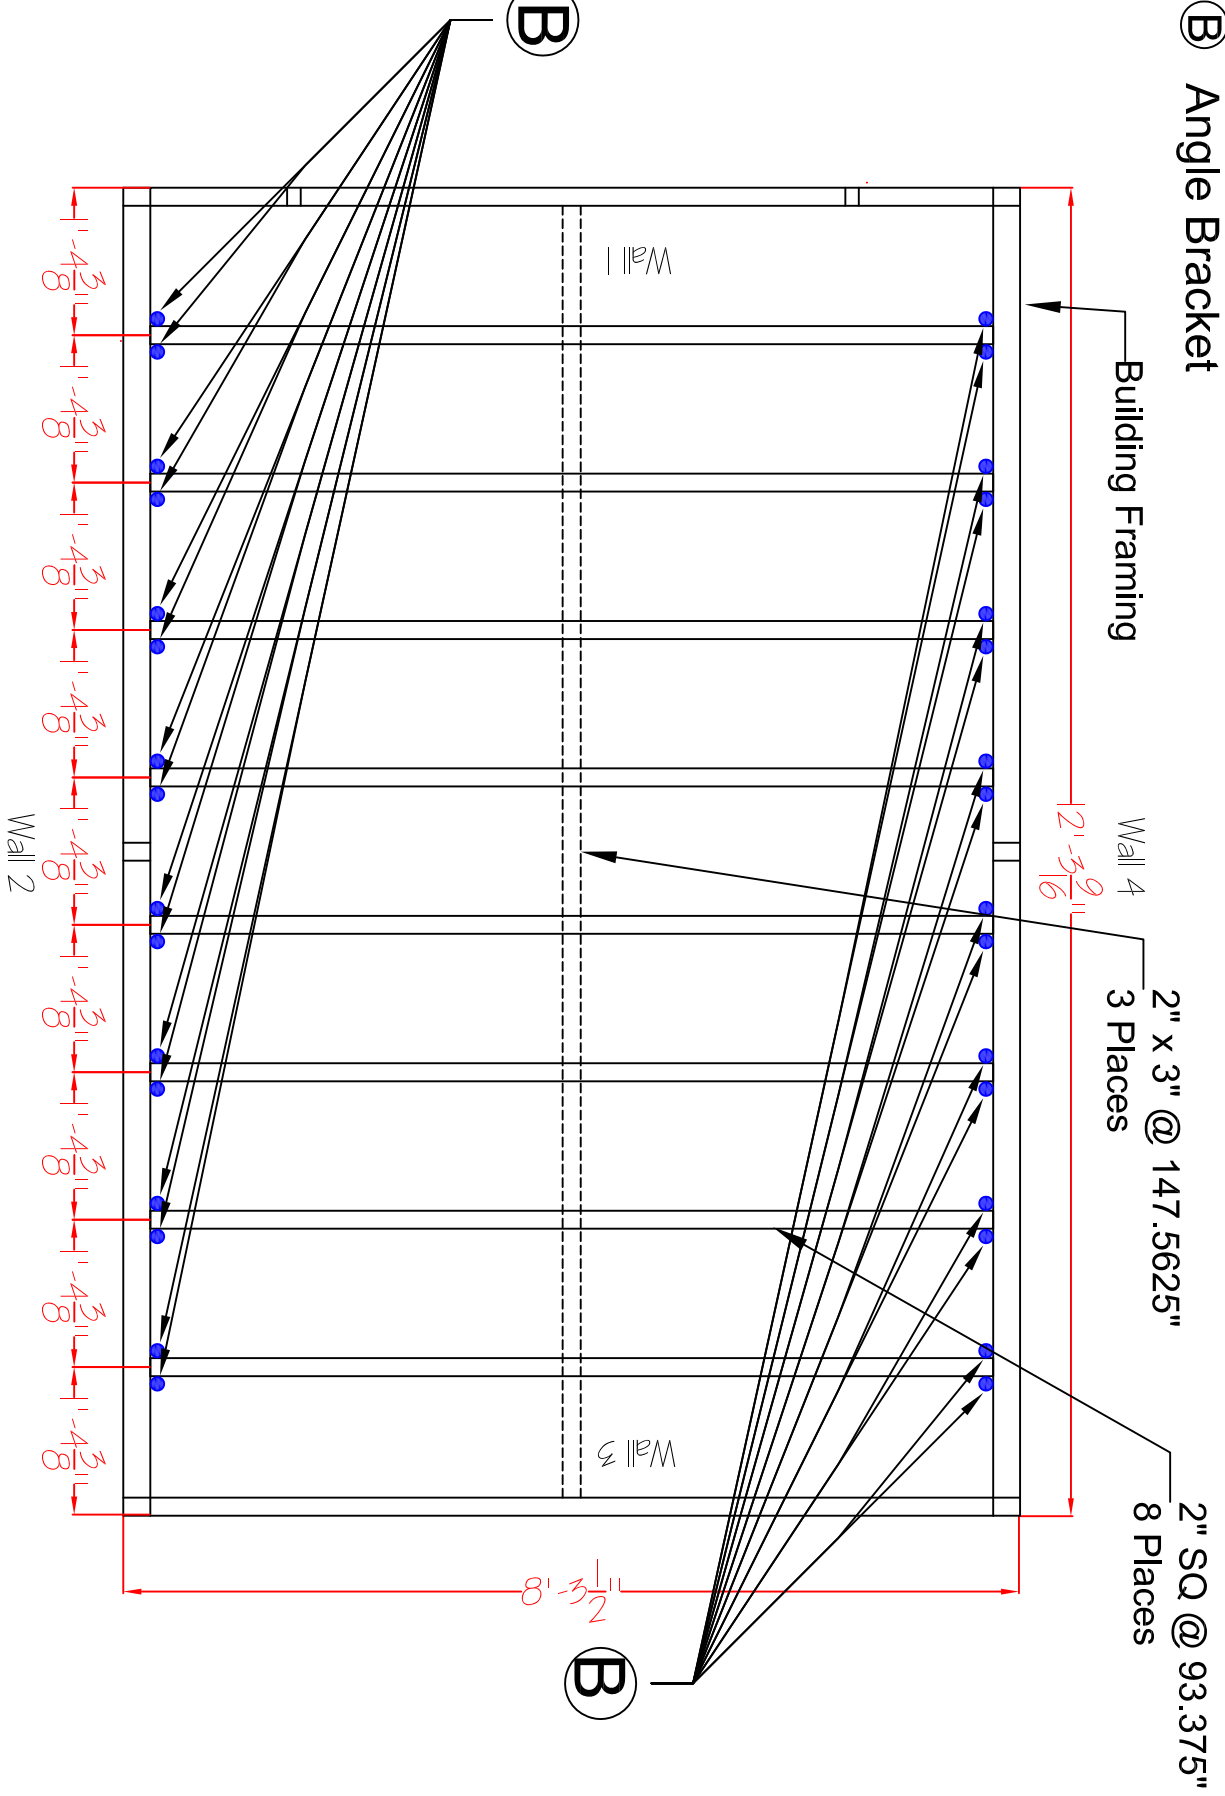

Drawing: Gable Shed 8 X 12
Detailed By: Phil Ales

Shed Floor
Date: 5 / 08 / 2018

TransAmerican Strukturoc, Inc.

920 Apollo Road, Suite 120
Eagan, MN 55121
Phone: 952-884-7694
Fax: 651-403-6766
Web: www.strukturoc.com

☐ **ⓑ** Angle Bracket

Drawing: Gable Shed 8 X 12
Detailed By: Phil Ales

Floor Bracket Locations
Date: 3/14/2018

TransAmerican Strukturoc, Inc.

920 Apollo Road, Suite 120
Eagan, MN 55121
Phone: 952-884-7694
Fax: 651-403-6766
Web: www.strukturoc.com