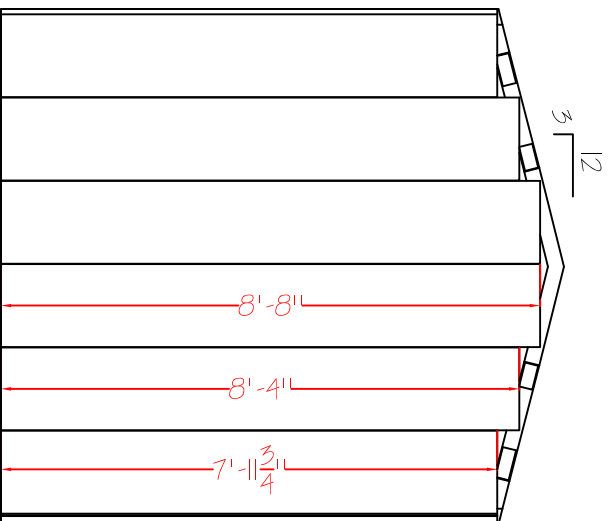

TransAmerican Strukturroc, Inc.

920 Apollo Road, Suite 120
Eagan, MN 55121
Phone: 952-884-7694
Fax: 651-403-6766
Web: www.strukturroc.com

Drawing: Gable Shed 8 X 12
Detailed By: Phil Ales

Page: Wall 3 Framing and Panels
Date: 3/14/2018