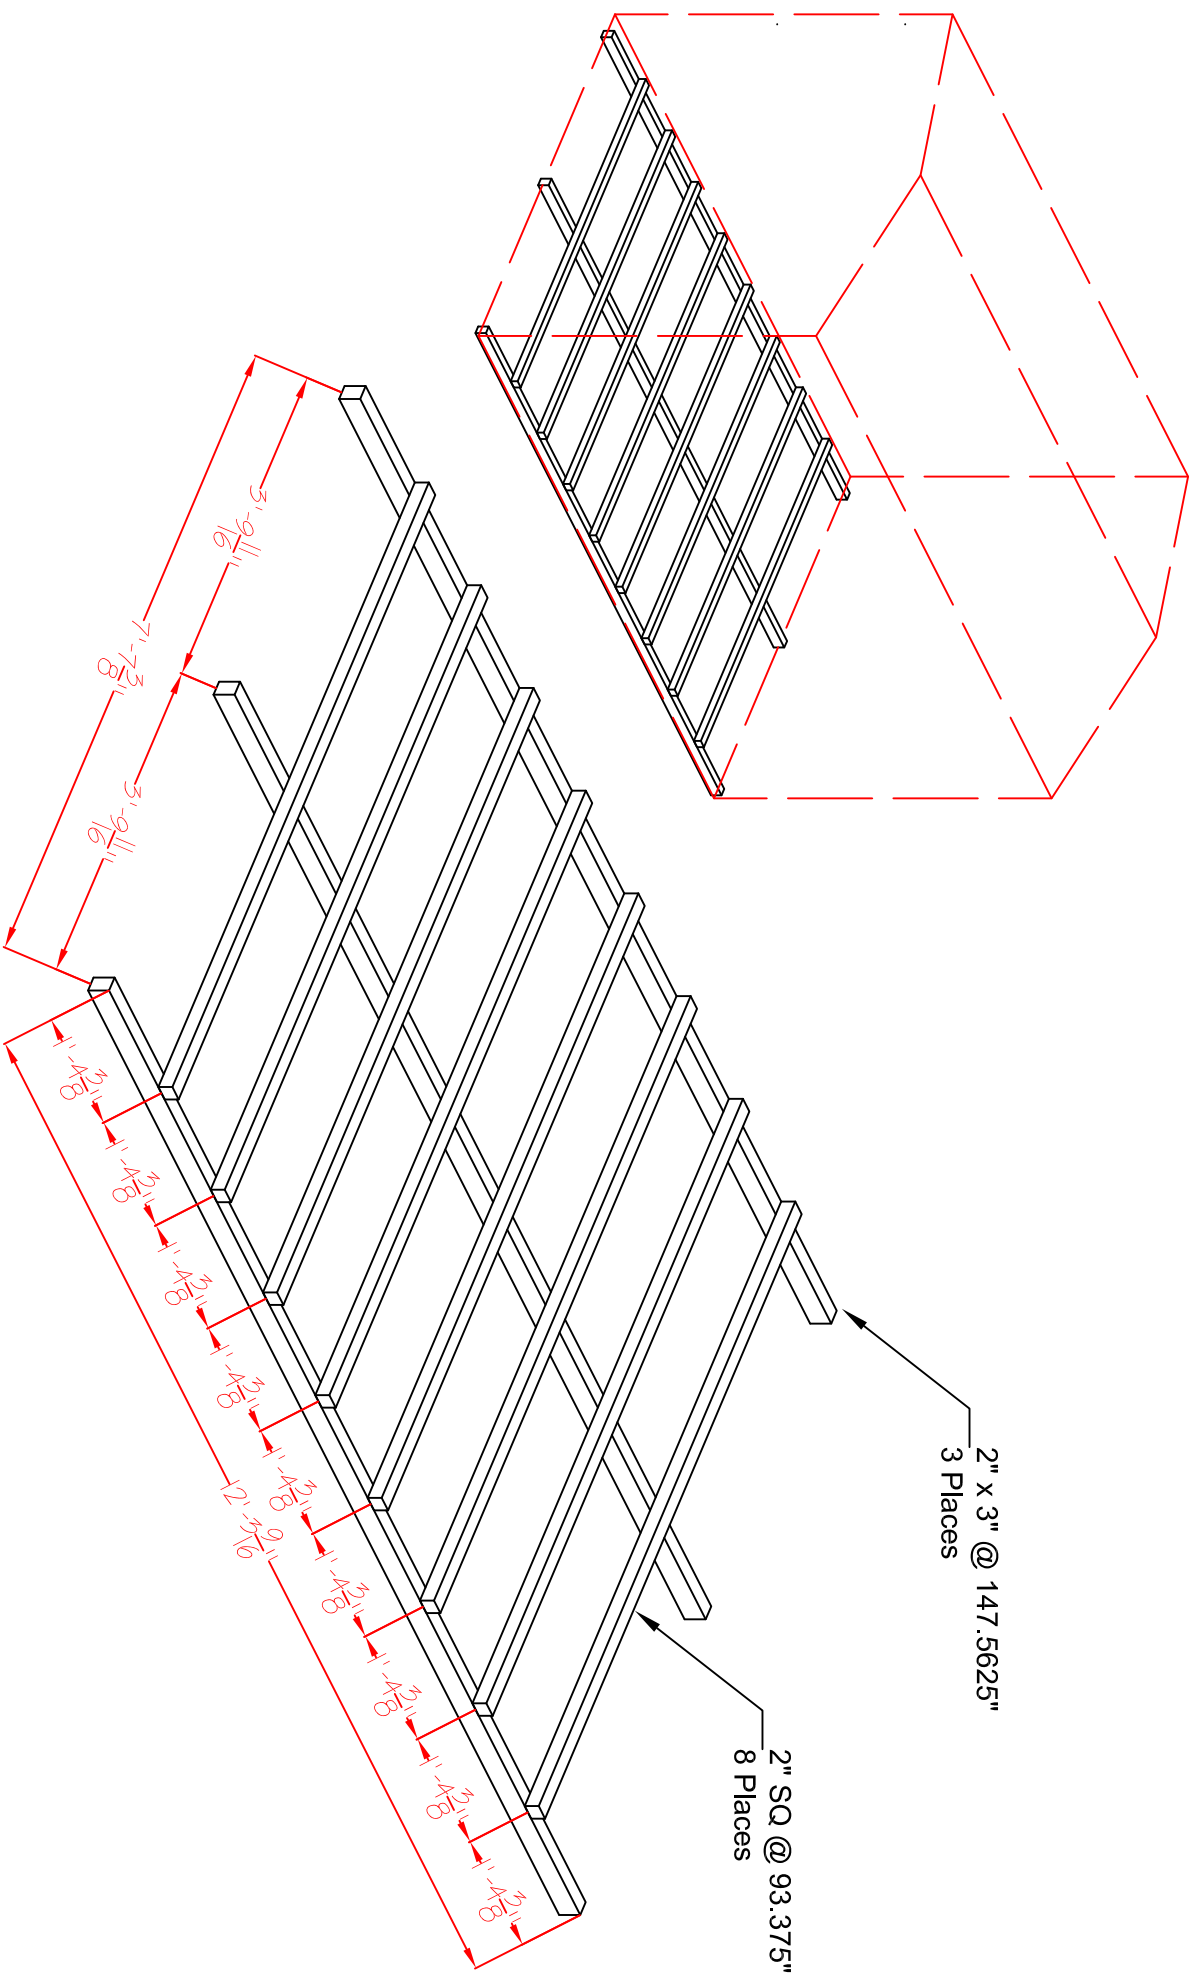

Drawing: Gable Shed 8 X 12
Detailed By: Phil Ales

Building Bracket Locations
Date: 3/13/2018

TransAmerican Struktturoc, Inc.

920 Apollo Road, Suite 120
Eagan, MN 55121
Phone: 952-884-7694
Fax: 651-403-6766
Web: www.struktturoc.com