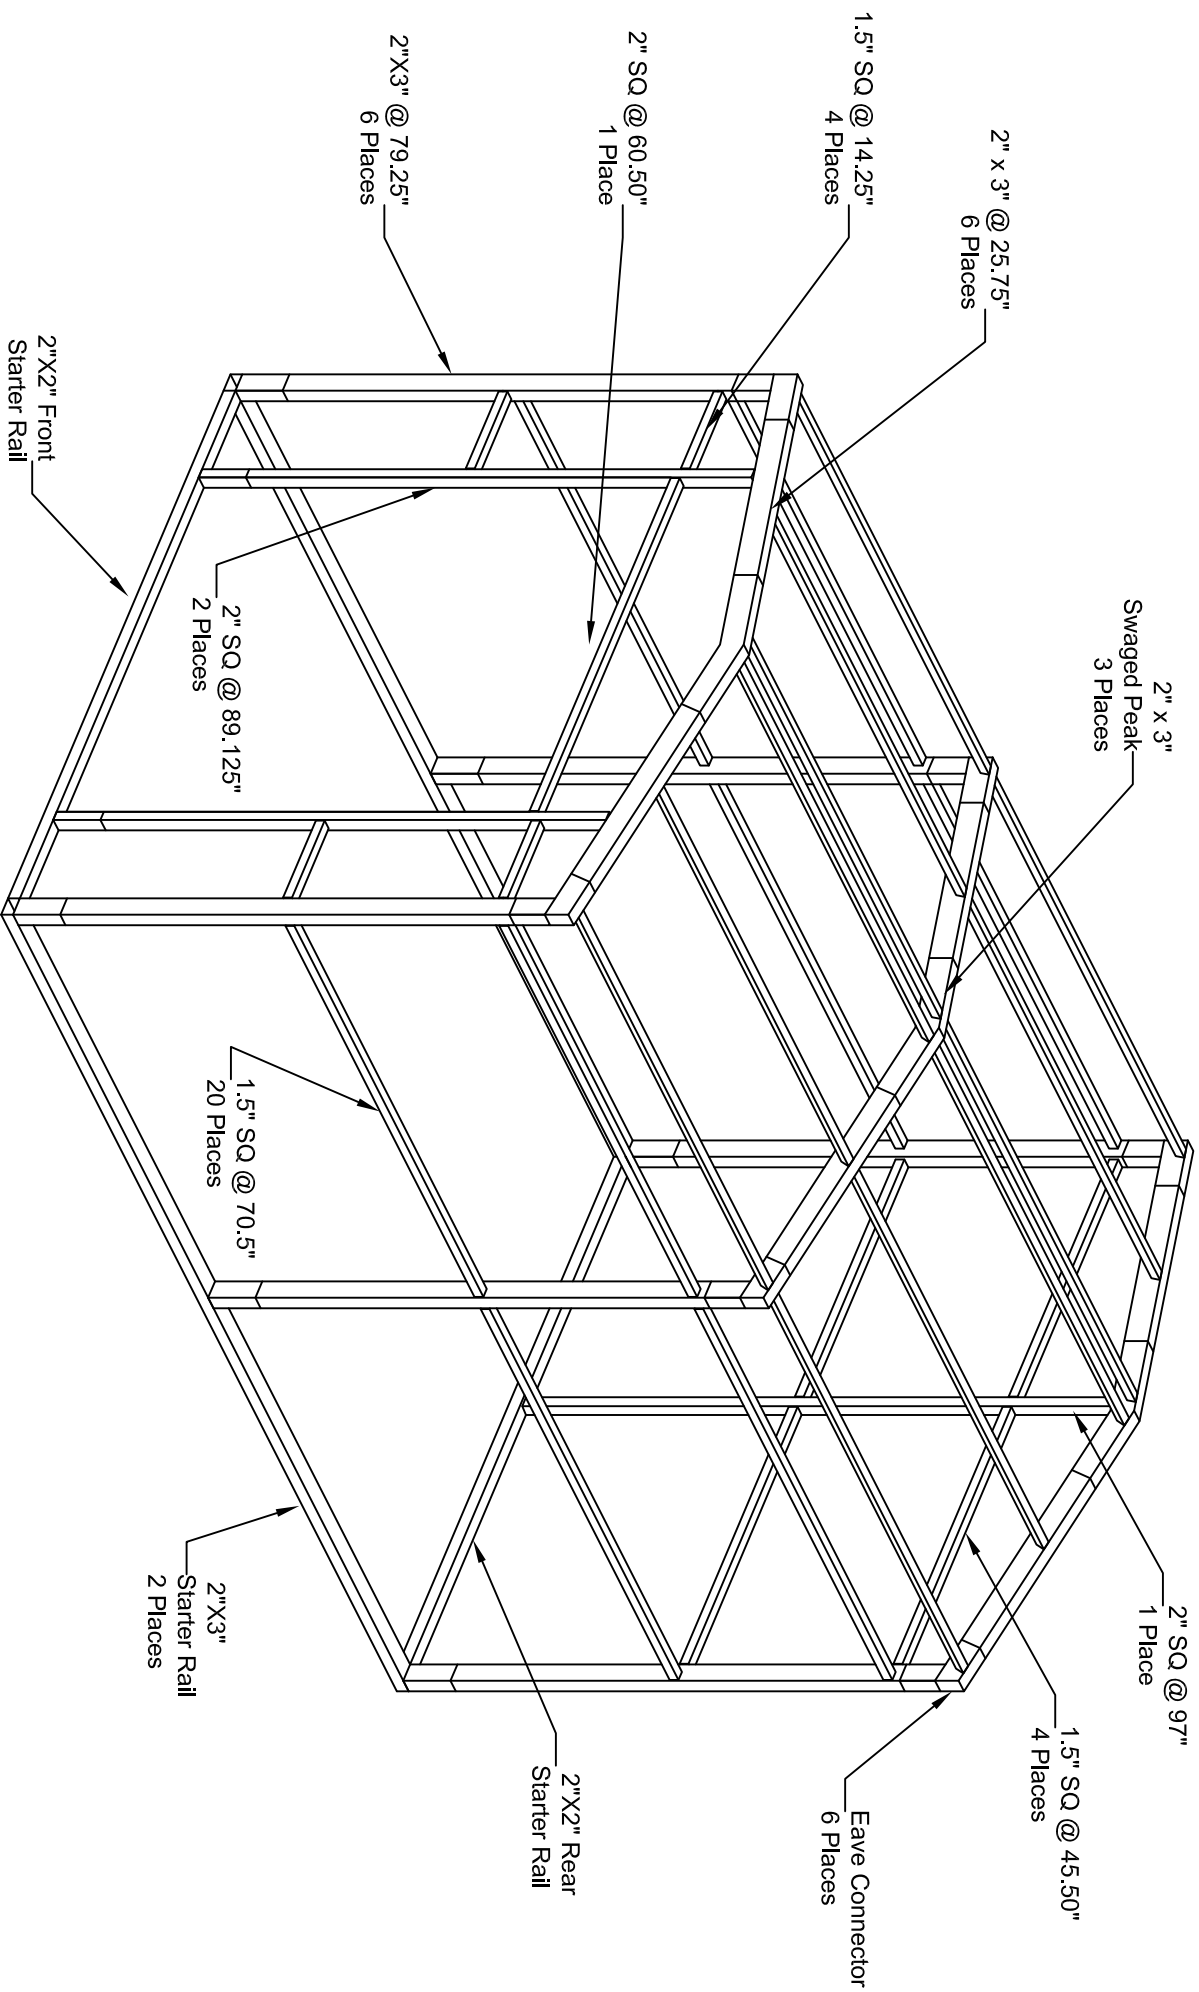

TransAmerican Strukturroc, Inc.

920 Apollo Road, Suite 120
Eagan, MN 55121
Phone: 952-884-7694
Fax: 651-403-6766
Web: www.strukturroc.com

Drawing: Gable Shed 8 X 12
Detailed By: Phil Ales

Building Framing
Date: 3/08/2018

Drawing: Gable Shed 8 X 12
Detailed By: Phil Ales

Building Bracket Locations
Date: 3/13/2018

TransAmerican Struktturoc, Inc.

920 Apollo Road, Suite 120
Eagan, MN 55121
Phone: 952-884-7694
Fax: 651-403-6766
Web: www.struktturoc.com