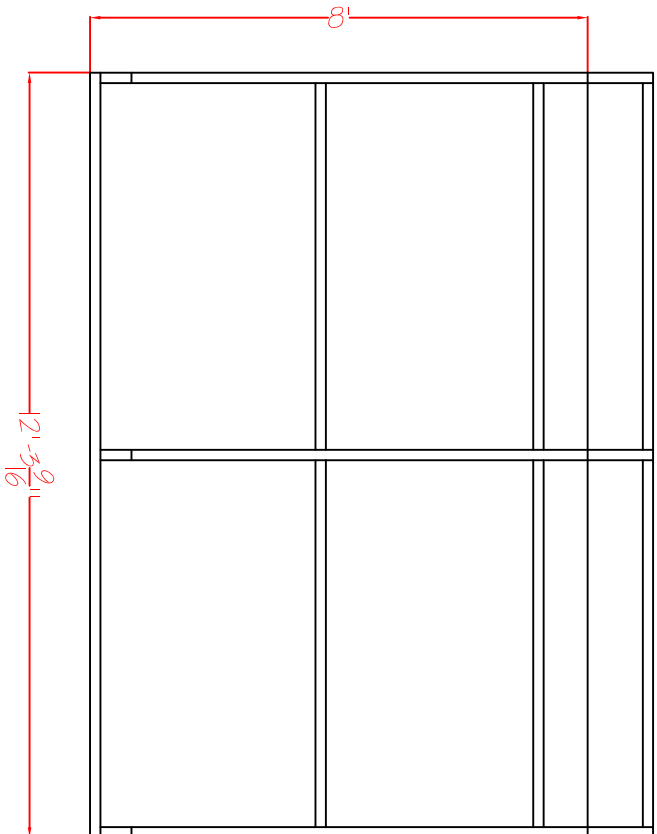

TransAmerican Strukturroc, Inc.

920 Apollo Road, Suite 120
Eagan, MN 55121
Phone: 952-884-7694
Fax: 651-403-6766
Web: www.strukturroc.com

Drawing: Gable Shed 8 X 12
Detailed By: Phil Ales

Page: Wall 2 Framing and Panels
Date: 3/14/2018