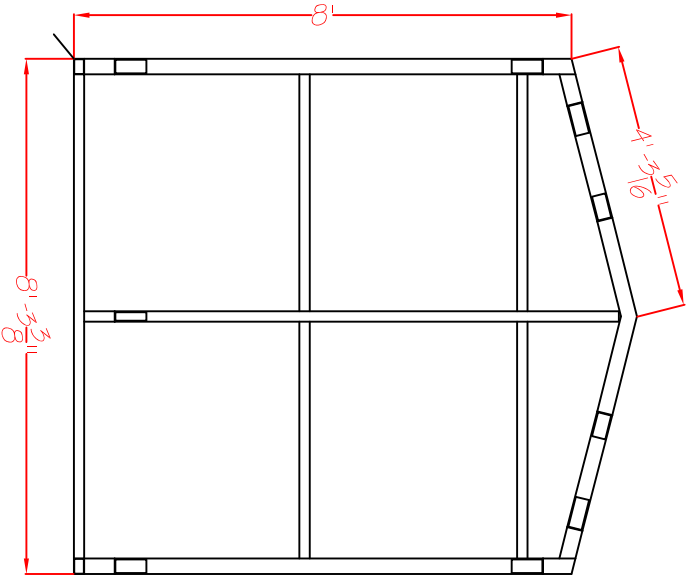

☐ **ⓑ** Angle Bracket

Drawing: Gable Shed 8 X 12
Detailed By: Phil Ales

Floor Bracket Locations
Date: 3/14/2018

TransAmerican Strukturoc, Inc.

920 Apollo Road, Suite 120
Eagan, MN 55121
Phone: 952-884-7694
Fax: 651-403-6766
Web: www.strukturoc.com

Drawing: Gable Shed 8 X 12
Detailed By: Phil Ales

Page: Wall Framing and Panels
Date: 3/14/2018

TransAmerican Strukturroc, Inc.

920 Apollo Road, Suite 120
Eagan, MN 55121
Phone: 952-884-7694
Fax: 651-403-6766
Web: www.strukturroc.com

Drawing: Gable Shed 8 X 12
Detailed By: Phil Ales

Page: Wall 2 Framing and Panels
Date: 3/14/2018

TransAmerican Strukturroc, Inc.

920 Apollo Road, Suite 120
Eagan, MN 55121
Phone: 952-884-7694
Fax: 651-403-6766
Web: www.strukturroc.com

Drawing: Gable Shed 8 X 12
Detailed By: Phil Ales

Page: Wall 4 Framing and Panels
Date: 3/14/2018