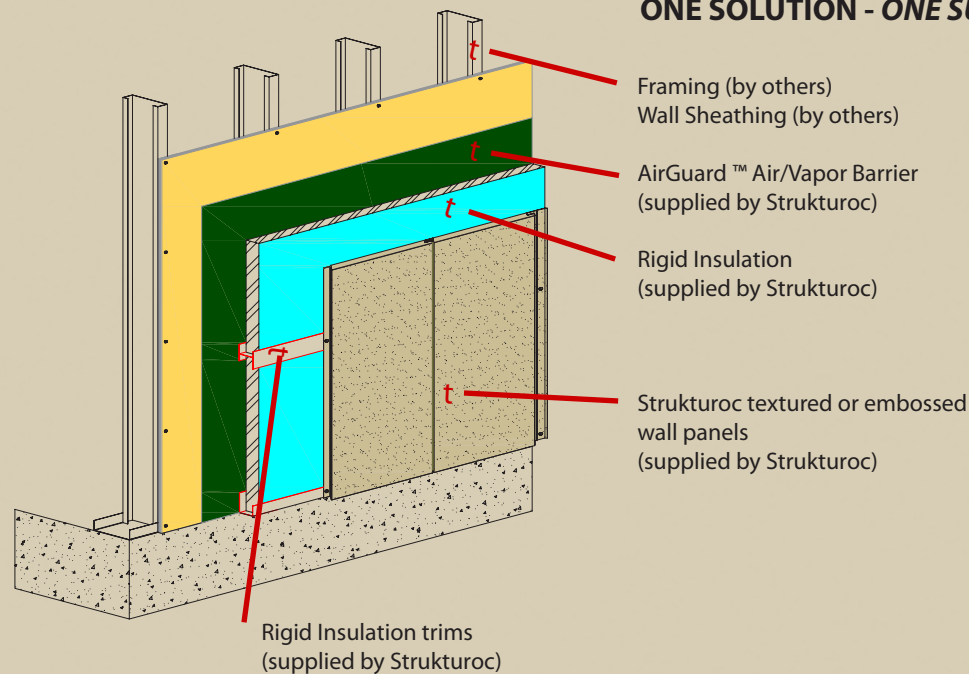

# Weatherwall™

By Strukturoc, Inc.

*Dependable Wall Systems, Built To Last.*

- AirGuard™ is a liquid air and vapor barrier that may be rolled or sprayed on the exterior sheathing. Transition tape is also available.
- Rigid insulation per the architectural specification per project.
- 20 gauge rigid insulation trims are attached to the wall sheathing and act as both an insulation trim and hat channel for the panel to be attached.
- Strukturoc wall panels are 20 gauge panels. The textured panel is available in 24 standard colors and the embossed panel is available in 6 standard colors. Custom colors are available, please contact Strukturoc for information.