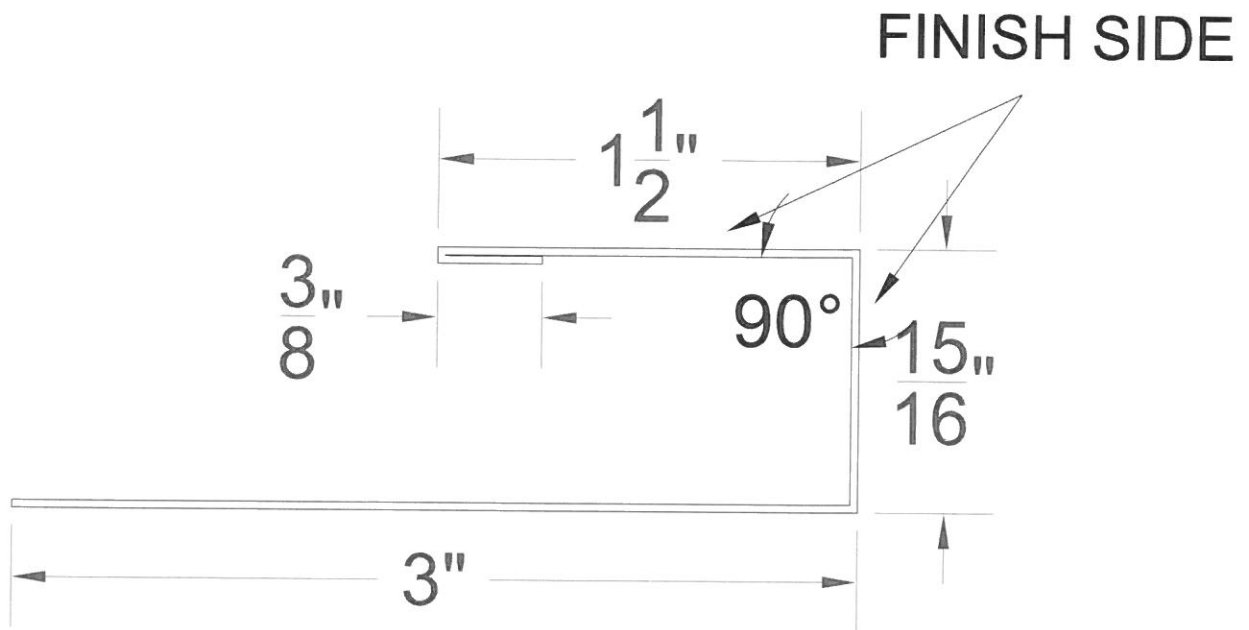

TransAmerican Strukturoc, Inc.

WINDOW AND DOOR TRIM WITHOUT H.C. #250CH

NOTE: ALL TRIMS COME STANDARD AT 12'-0" LONG (NO EXCEPTIONS).

BLANK SIZE: 5.8125"

MATERIAL: 24ga.

STRUKTUROC

WINDOW & DOOR TRIM WITH 7/8" H.C. #200CH

NOTE: ALL TRIMS COME STANDARD AT 12' 0" LONG (NO EXCEPTIONS).

Blank: 6.5"

Material: 24ga.

STRUKTUROC

WINDOW & DOOR TRIM W/ 1 1/2" H.C. #403CH

NOTE: ALL TRIMS COME STANDARD AT 12' 0" LONG (NO EXCEPTIONS).

Finish

Blank: 7.125"

Material: 24ga.