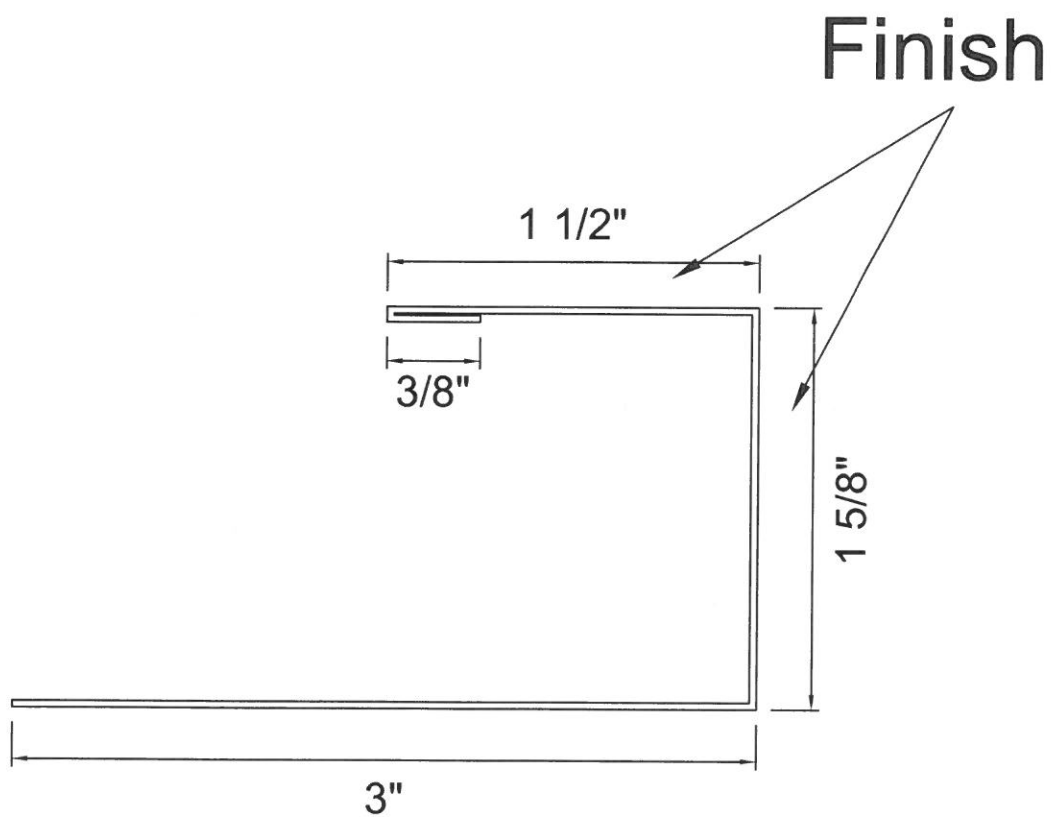

TransAmerican Strukturoc, Inc.

WINDOW AND DOOR TRIM WITHOUT H.C. #250CH

NOTE: ALL TRIMS COME STANDARD AT 12'-0" LONG (NO EXCEPTIONS).

BLANK SIZE: 5.8125"

MATERIAL: 24ga.

STRUKTUROC

WINDOW & DOOR TRIM WITH 7/8" H.C. #200CH

NOTE: ALL TRIMS COME STANDARD AT 12' 0" LONG (NO EXCEPTIONS).

Blank: 6.5"

Material: 24ga.

STRUKTUROC

WINDOW & DOOR TRIM W/ 1 1/2" H.C. #403CH

NOTE: ALL TRIMS COME STANDARD AT 12' 0" LONG (NO EXCEPTIONS).

Finish

Blank: 7.125"

Material: 24ga.