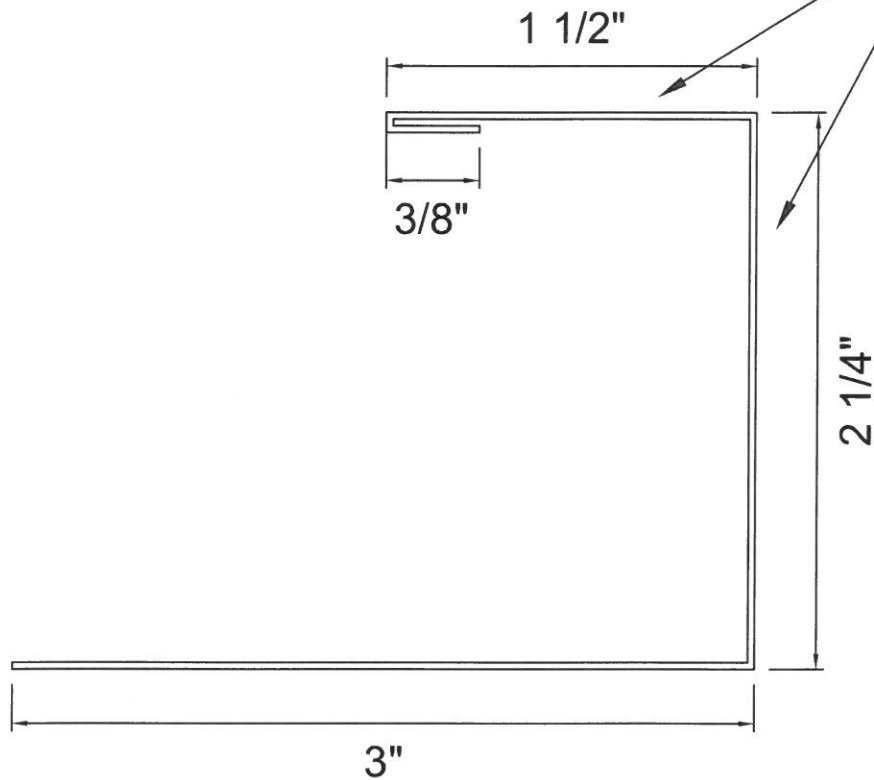

TransAmerican Strukturoc, Inc.

WINDOW AND DOOR TRIM WITHOUT H.C. #250CH

NOTE: ALL TRIMS COME STANDARD AT 12'-0" LONG (NO EXCEPTIONS).

BLANK SIZE: 5.8125"

MATERIAL: 24ga.

STRUKTUROC

WINDOW & DOOR TRIM WITH 7/8" H.C. #200CH

NOTE: ALL TRIMS COME STANDARD AT 12' 0" LONG (NO EXCEPTIONS).

Blank: 6.5"

Material: 24ga.

STRUKTUROC

WINDOW & DOOR TRIM W/ 1 1/2" H.C. #403CH

NOTE: ALL TRIMS COME STANDARD AT 12' 0" LONG (NO EXCEPTIONS).

Finish

Blank: 7.125"

Material: 24ga.