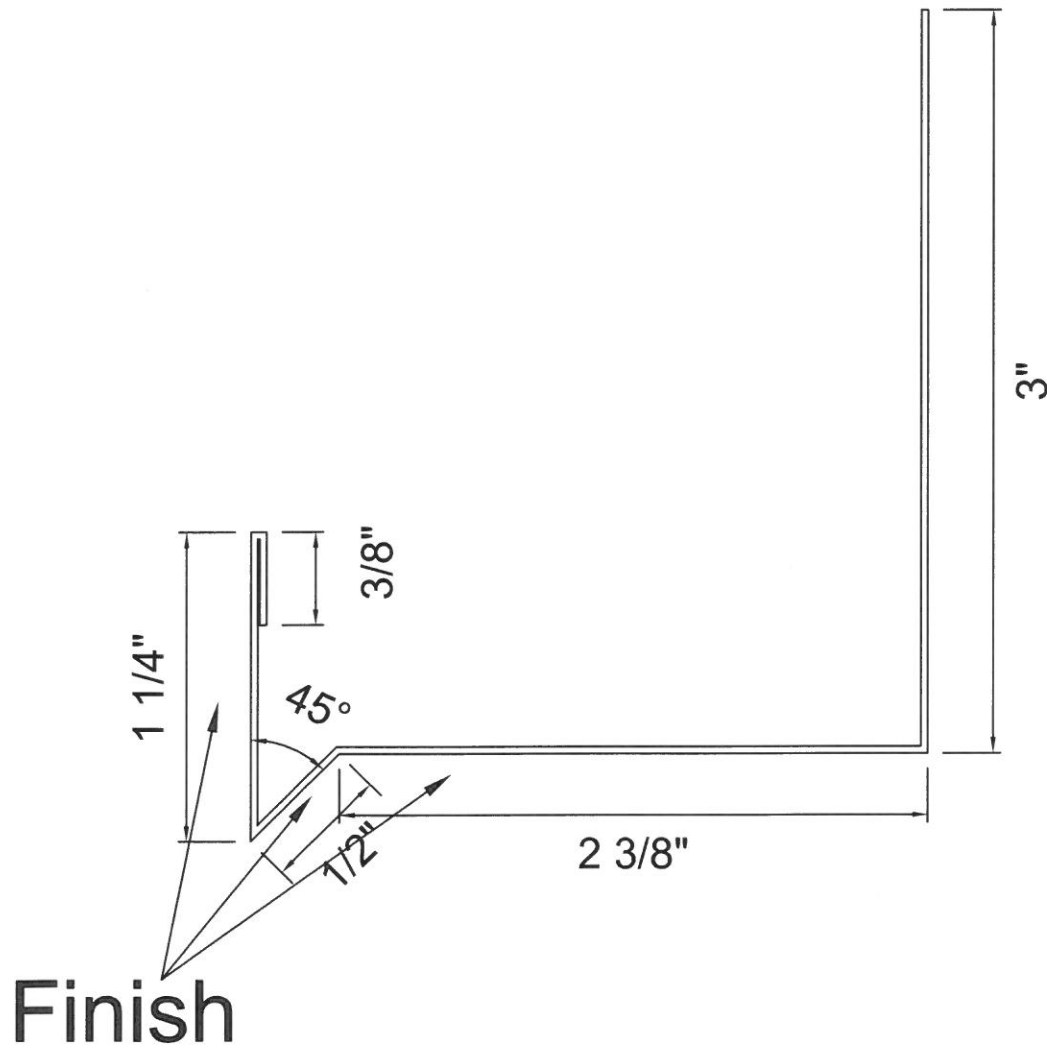

**STRUKTUROC**

**WINDOW & DOOR CAP WITHOUT H.C. #180WDC-2**

**NOTE: ALL TRIMS COME STANDARD AT 12' 0" LONG (NO EXCEPTIONS).**

**Blank: 6"**

**Material: 24ga.**

STRUKTUROC

WINDOW & DOOR CAP W/ 7/8" H.C. #180WDC

NOTE: ALL TRIMS COME STANDARD AT 12' 0" LONG (NO EXCEPTIONS).

Finish

Blank: 7.125"

Material: 24ga.

STRUKTUROC

WINDOW & DOOR CAP W/ 1 1/2" H.C. #404WDC

NOTE: ALL TRIMS COME STANDARD AT 12' 0" LONG (NO EXCEPTIONS).

Blank: 7.5"

Material: 24ga.