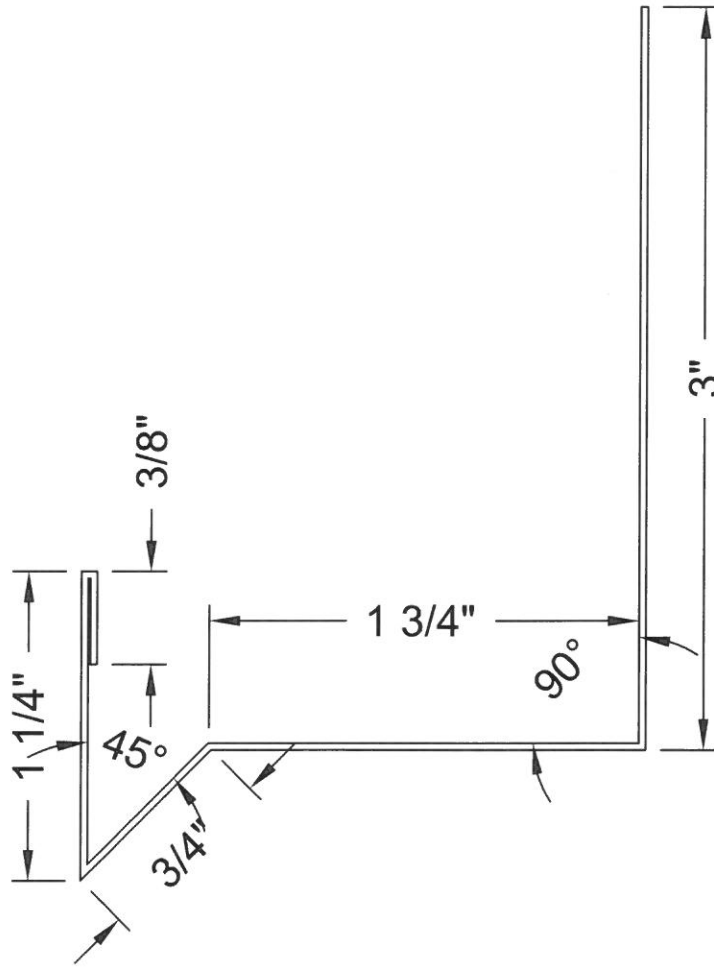

**STRUKTUROC**

**WINDOW & DOOR CAP WITHOUT H.C. #180WDC-2**

**NOTE: ALL TRIMS COME STANDARD AT 12' 0" LONG (NO EXCEPTIONS).**

**Blank: 6"**

**Material: 24ga.**

STRUKTUROC

WINDOW & DOOR CAP W/ 7/8" H.C. #180WDC

NOTE: ALL TRIMS COME STANDARD AT 12' 0" LONG (NO EXCEPTIONS).

Finish

Blank: 7.125"

Material: 24ga.

STRUKTUROC

WINDOW & DOOR CAP W/ 1 1/2" H.C. #404WDC

NOTE: ALL TRIMS COME STANDARD AT 12' 0" LONG (NO EXCEPTIONS).

Blank: 7.5"

Material: 24ga.