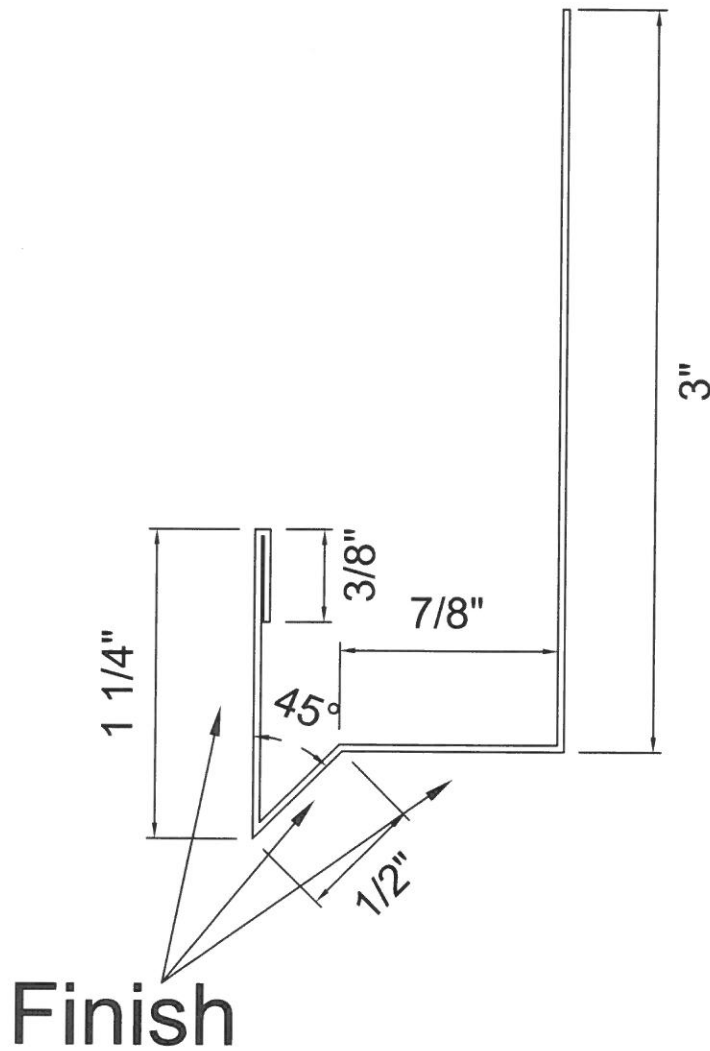

**STRUKTUROC**

**WINDOW & DOOR CAP WITHOUT H.C. #180WDC-2**

**NOTE: ALL TRIMS COME STANDARD AT 12' 0" LONG (NO EXCEPTIONS).**

**Blank: 6"**

**Material: 24ga.**

STRUKTUROC

WINDOW & DOOR CAP W/ 7/8" H.C. #180WDC

NOTE: ALL TRIMS COME STANDARD AT 12' 0" LONG (NO EXCEPTIONS).

Finish

Blank: 7.125"

Material: 24ga.

STRUKTUROC

WINDOW & DOOR CAP W/ 1 1/2" H.C. #404WDC

NOTE: ALL TRIMS COME STANDARD AT 12' 0" LONG (NO EXCEPTIONS).

Blank: 7.5"

Material: 24ga.