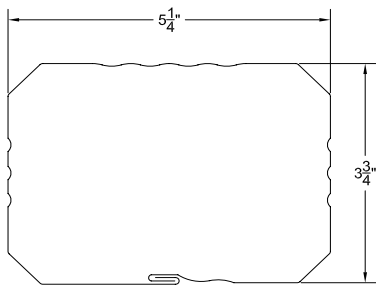

- 10' Downpout section
- Elbows
- Drop Sections
- 12' Downpout straps
- 24 Textured colors
- 24 gauge steel
- G-90 galvanized

Textured Wall Systems

www.strukturoc.com