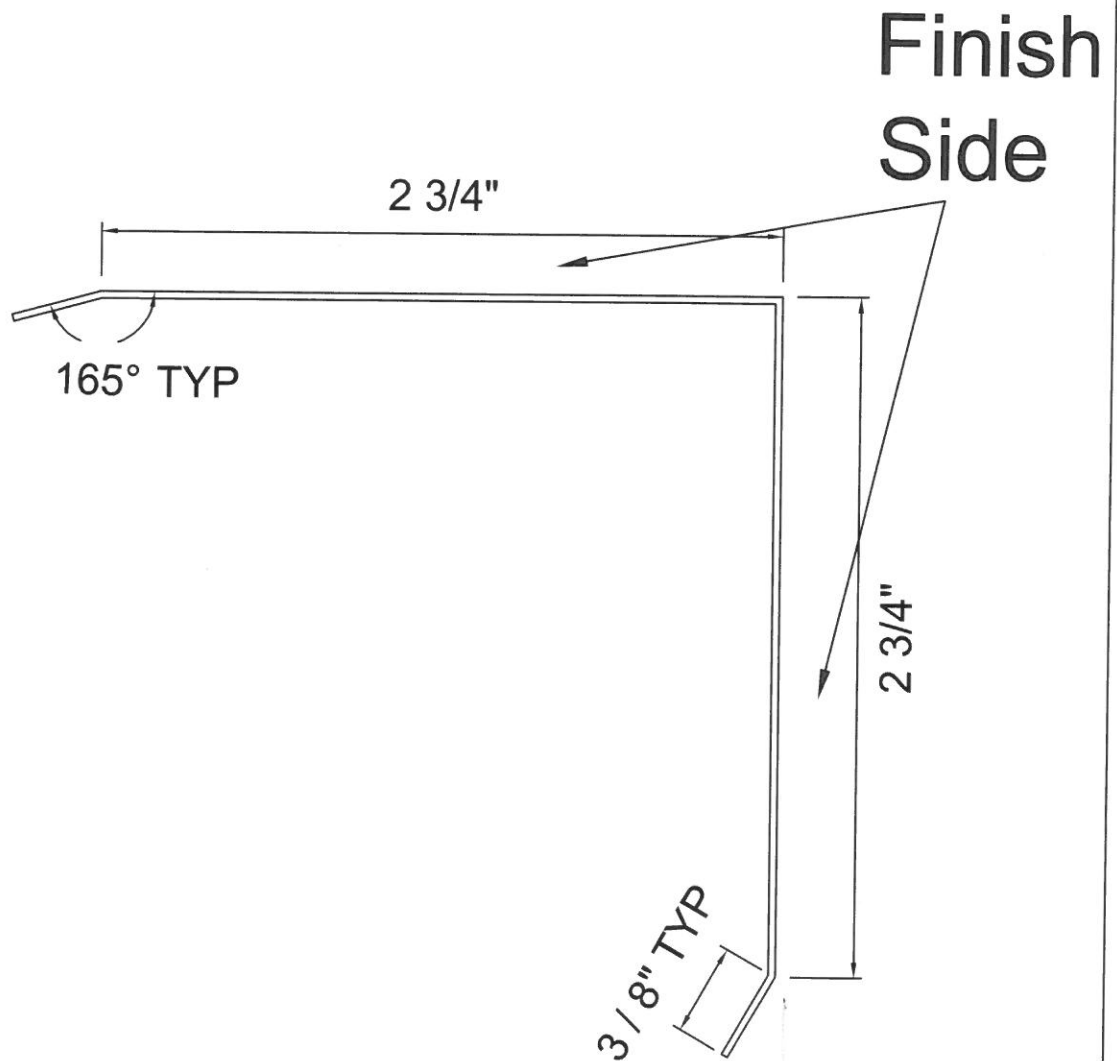

STRUKTUROC

OUTSIDE CORNER #164OC

NOTE: ALL TRIMS COME STANDARD AT 12' 0" LONG (NO EXCEPTIONS).

Blank: 6.25"

Material: 24ga.

STRUKTUROC

INSIDE CORNER #165IC

NOTE: ALL TRIMS COME STANDARD AT 12' 0" LONG (NO EXCEPTIONS).

Finish
Side

Blank: 6.25"

Material: 24ga.