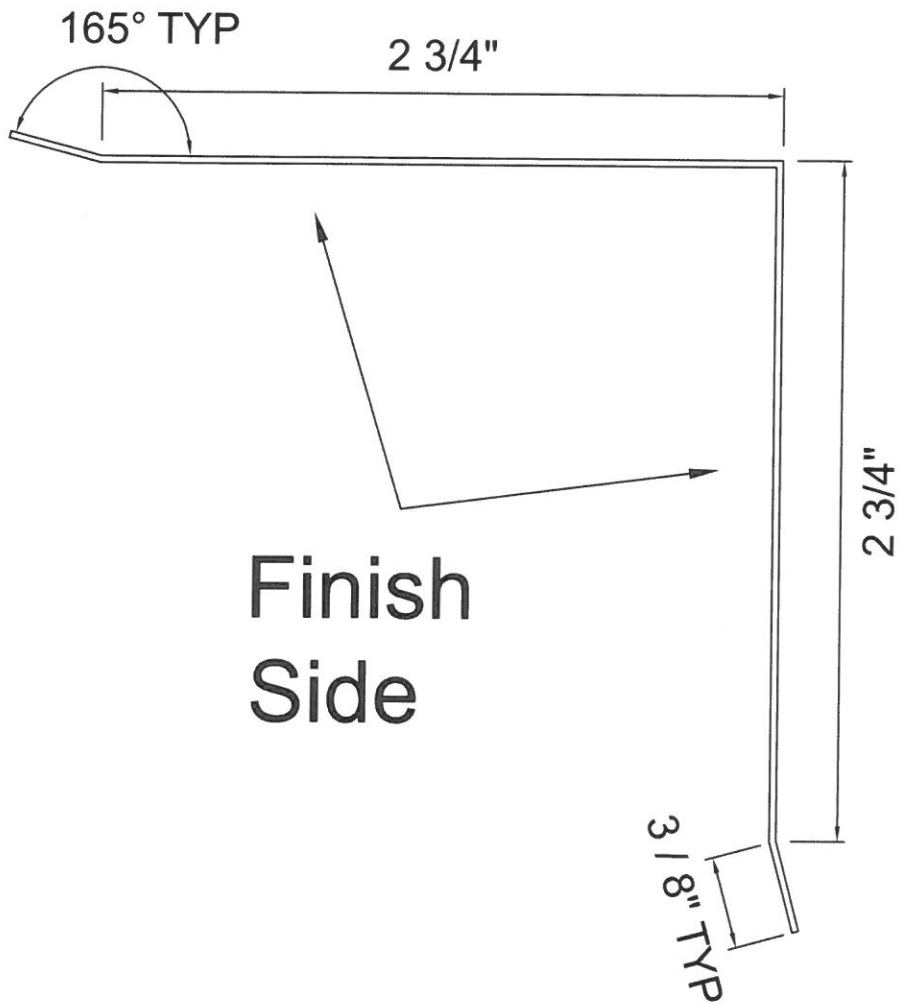

STRUKTUROC

OUTSIDE CORNER #164OC

NOTE: ALL TRIMS COME STANDARD AT 12' 0" LONG (NO EXCEPTIONS).

Blank: 6.25"

Material: 24ga.

STRUKTUROC

INSIDE CORNER #165IC

NOTE: ALL TRIMS COME STANDARD AT 12' 0" LONG (NO EXCEPTIONS).

Finish
Side

Blank: 6.25"

Material: 24ga.